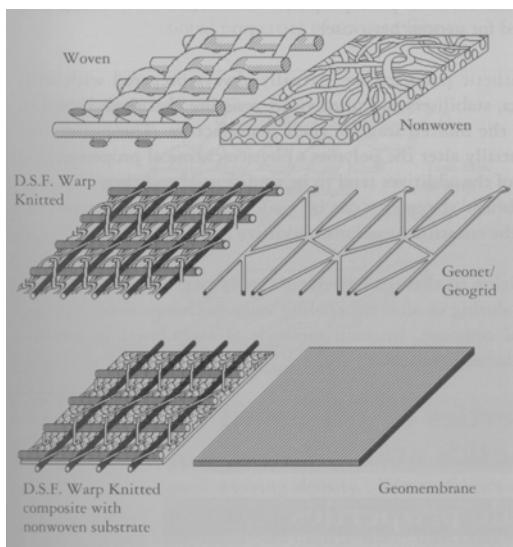

YERSEKE HANDEL WEG- EN WATERBOUW

Geotextielen

Geotextielen zijn onder te verdelen in verschillende soorten met elk hun eigen toepassingen. Yerseke Handel levert uit voorraad diverse soorten weefsels, vliezen en folies en kan U adviseren welk type voor Uw situatie geschikt is en kan het desgewenst voor U aanbrengen.